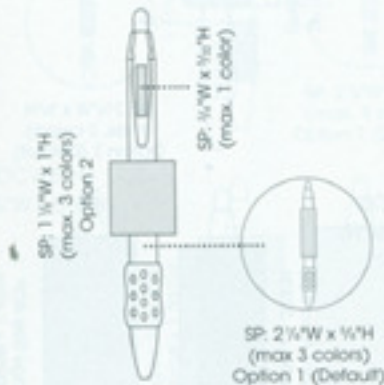

WideBody® Grip

Barrel/Trim Colors

Choose 1 barrel and 1 trim color. All include a black contoured rubber grip. Barrel and trim colors may not be an exact color match.

CSWBG
(5/8"W x 5 5/8"H)

CSWBG

CSWBG

CSWBG